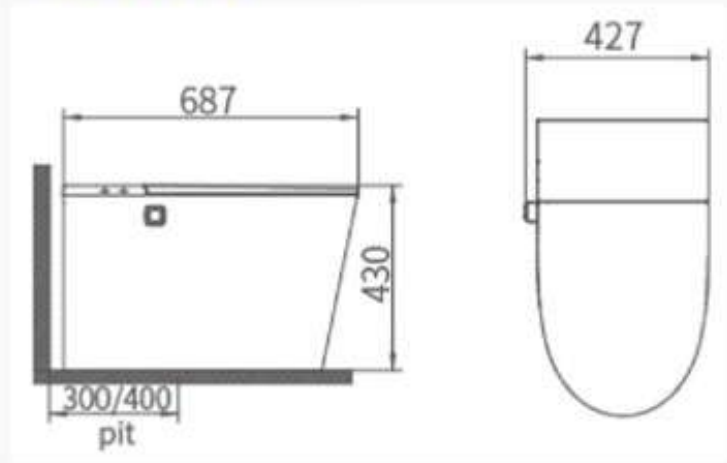

Inodoro inteligente / AL-11151Y-1CSXP

Parámetros del producto

Size:687x427x430mm

Pit:300/400mm

Rated Power:1050W

Function:automatic clamshell
 foot feel loop
 LED screen
 one-touch button
 anti-bacterial nozzle
 nozzle self-cleaning