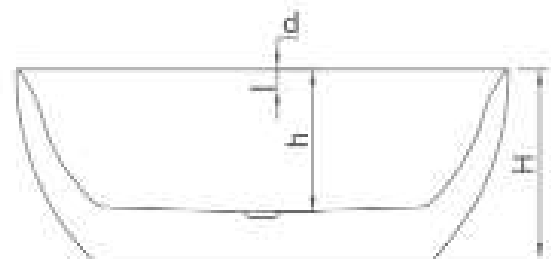

Bathtub / 137575,137883

Lucya Family

MODEL: 137575

Size: 1500×750×580mm

MODEL: 137883

Size: 1750×830×600mm

Available Colors:

A01
Yellow Outer

A02
Blue Outer

A03
Grey Outer

A04
Glass white

A05
Matt White

Product parameters

Model	L	W	H	a	b	h	d	r	Drainer	NW (KG)	GW (KG)	WV (L)	Loading Qty		
													20GP	40GP	40HQ
137575	1500	750	580	980	430	435	60	215	N1606	39	45	220	30	66	88
137883	1750	830	600	1130	460	450	60	230	N1606	43	50	300	21	45	64