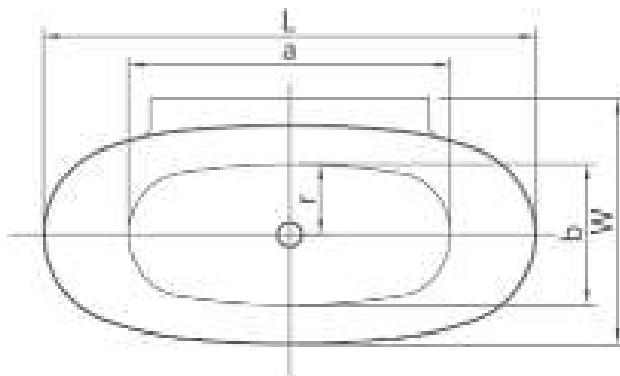

Bathtub / 137575,137883

Lucya Family

MODEL: 137575

Size: 1500×750×580mm

MODEL: 137883

Size: 1750×830×600mm

Available Colors:

A01
Yellow Outer

A02
Blue Outer

A03
Grey Outer

A04
Glass white

A05
Matt White

Product parameters

Model	L	W	H	a	b	h	d	r	Drainer	NW (KG)	GW (KG)	WV (L)	Loading Qty		
													20GP	40GP	40HQ
137575	1500	750	580	980	430	435	60	215	N1606	39	45	220	30	66	88
137883	1750	830	600	1130	460	450	60	230	N1606	43	50	300	21	45	64