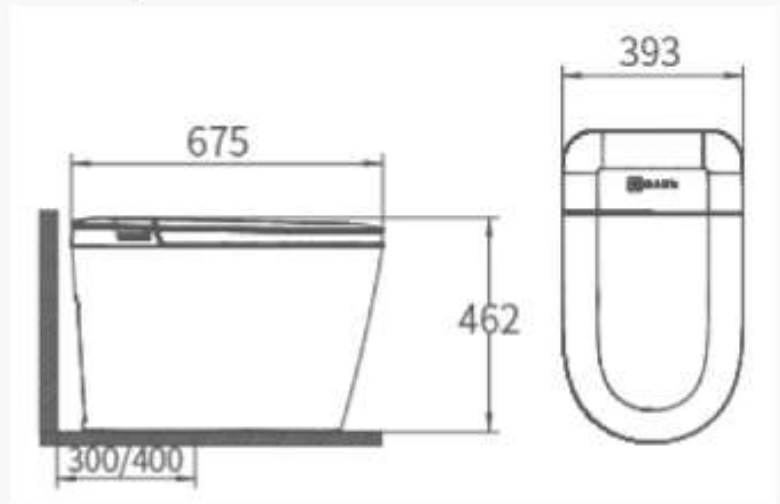

Inodoro inteligente / T63

Parámetros del producto

Size:675x393x462mm

Pit:300/400mm

Rated Power:1300W

Function:rotary foam shield
 automatic clamshell
 foot feel loop
 user mode
 adjustable ambient lighting
 UV sterilization
 nozzle self-cleaning
 automatic deodorization