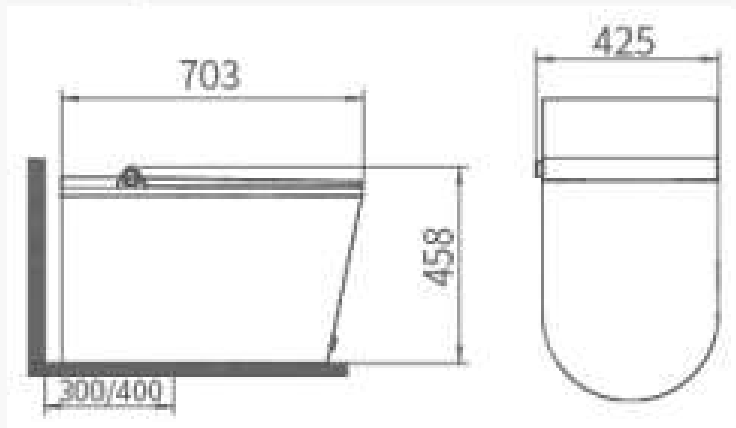

Inodoro inteligente / T65

Parámetros del producto

Size:703x425x458m
 Pit:300/400mm
 Rated Power:1050W

Function:foam shield
 automatic clamshell
 foot feel loop
 UV sterilization
 LED screen
 one-touch button
 nozzle self-cleaning
 automatic deodorization