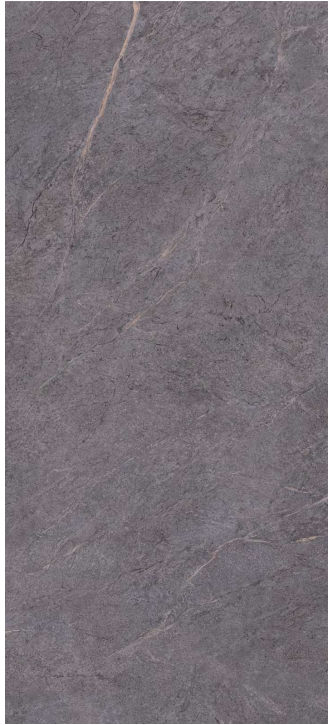

Apalaches

120x270

60x120